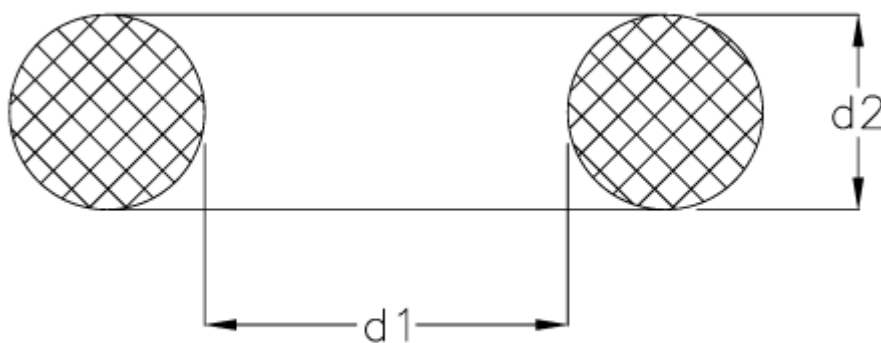

# Data Sheet

Article number: 159010000350000

Description: KLEE O-ring 10x3,5 NBR70 black

## Measures

---

$d1 = 10.00$

$d2 = 3.50$

Size = 10 x 3,5